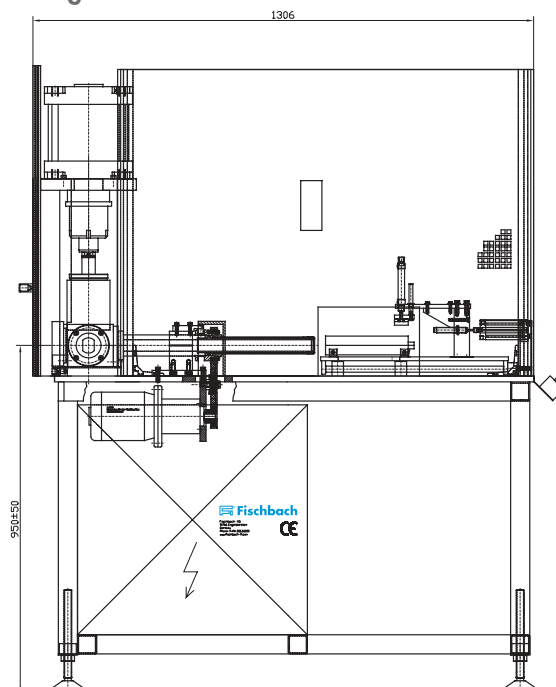

Semi Automatic Cartridge Filler SAFE

Fischbach

Fischbach KG
Büchlerhausen 18
D-51766 Engelskirchen, Germany

www.fischbach-fi.com
Telefon: +49.2263.6090
Telefax: +49.2263.60358

Fischbach Korea Co., Ltd.
Telefon: +82.2.3452.3091
Telefax: +82.2.3452.3095

Fischbach U.K. Ltd.
Telefon: +44.1928.579320
Telefax: +44.1928.579403

Fischbach Belgium N.V.
Telefon: +32.3710.9621
Telefax: +32.3710.9631

Fischbach USA Inc.
Telefon: +1.270.769.9333
Telefax: +1.270.769.9623

Fischbach Ibérica, S.A.
Telefon: +34.972.168487
Telefax: +34.972.168324

Fischbach GmbH & Co.KG
Telefon: +49.3522.5285 0
Telefax: +49.3522.528511