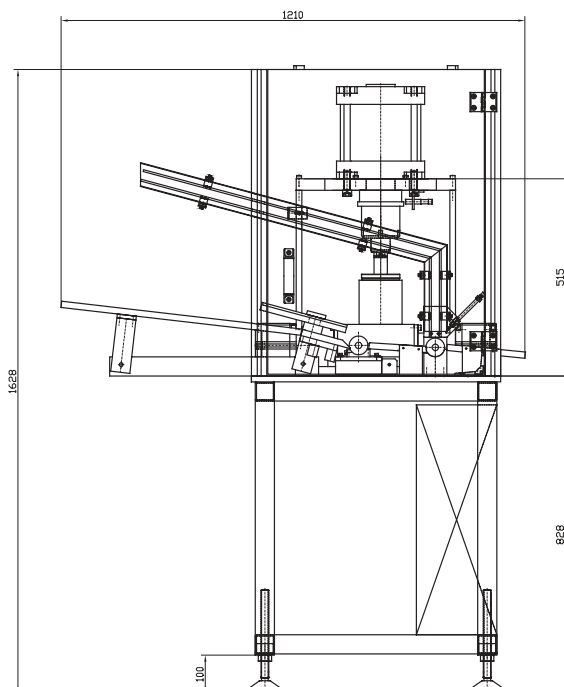

Semi Automatic Cartridge Filler SAFE

Fischbach

Fischbach KG
Büchlerhausen 18
D-51766 Engelskirchen, Germany

www.fischbach-fi.com
Telefon: +49.2263.6090
Telefax: +49.2263.60358

Fischbach Korea Co., Ltd.
Telefon: +82.2.3452.3091
Telefax: +82.2.3452.3095

Fischbach U.K. Ltd.
Telefon: +44.1928.579320
Telefax: +44.1928.579403

Fischbach Belgium N.V.
Telefon: +32.3710.9621
Telefax: +32.3710.9631

Fischbach USA Inc.
Telefon: +1.270.769.9333
Telefax: +1.270.769.9623

Fischbach Ibérica, S.A.
Telefon: +34.972.168487
Telefax: +34.972.168324

Fischbach GmbH & Co.KG
Telefon: +49.3522.5285 0
Telefax: +49.3522.528511